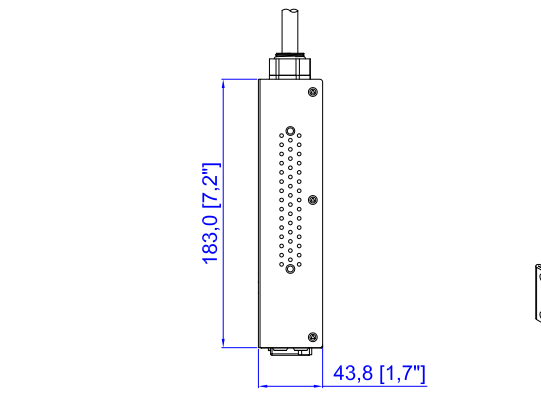

VIEW A

VIEW B

Rear

TOP

Front

See VIEW B

See VIEW A

NOTES:  
ALL DIMENSIONS ARE MILLIMETERS[INCHES].

 www.raritan.com	 PROJECTION THIRD ANGLE	DO NOT SCALE DRAWING <b>SHEET 1 OF 1</b>	TITLE: iPDU One U, Single Phase, 16A/200V-240V Input: 16A Cord(CE) , Output (8)IEC320 C13
	THIS DRAWING AND SPECIFICATIONS HEREIN ARE THE PROPERTY OF RARITAN, INC. AND SHALL NOT BE COPIED, REPRODUCED OR USED, IN WHOLE OR IN PART, AS THE BASIS FOR THE MANUFACTURE OR SALE OF ITEMS WITHOUT WRITTEN PERMISSION FROM RARITAN, INC. THIS DRAWING IS BASED UPON LATEST AVAILABLE INFORMATION AND IS SUBJECT TO CHANGE WITHOUT NOTICE.		
DRAWN : Eva LIN ENGINEER: Sam_L APPROVED: Kevin_C	June 14,2011 June 15,2011 June 16,2011	DWG NO. <b>MPX2-2190NR</b>	REV. <b>A</b>