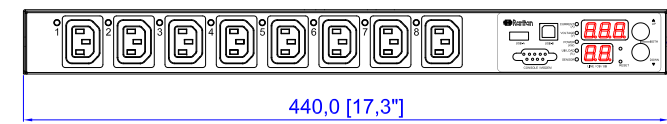

VIEW A

VIEW B

Rear

TOP

Front

See VIEW B

See VIEW A

NOTES:  
ALL DIMENSIONS ARE MILLIMETERS[INCHES].

 www.raritan.com	 PROJECTION THIRD ANGLE	DO NOT SCALE DRAWING <b>SHEET 1 OF 1</b>	TITLE: iPDU One U, Single Phase, 16A/200V-240V Input: 16A Cord(CE) , Output (8)IEC320 C13
	THIS DRAWING AND SPECIFICATIONS HEREIN ARE THE PROPERTY OF RARITAN, INC. AND SHALL NOT BE COPIED, REPRODUCED OR USED, IN WHOLE OR IN PART, AS THE BASIS FOR THE MANUFACTURE OR SALE OF ITEMS WITHOUT WRITTEN PERMISSION FROM RARITAN, INC. THIS DRAWING IS BASED UPON LATEST AVAILABLE INFORMATION AND IS SUBJECT TO CHANGE WITHOUT NOTICE.		
DRAWN : Eva LIN ENGINEER: Sam_L APPROVED: Kevin_C	June 14,2011 June 15,2011 June 16,2011	DWG NO. <b>MPX2-2190NR</b>	REV. <b>A</b>