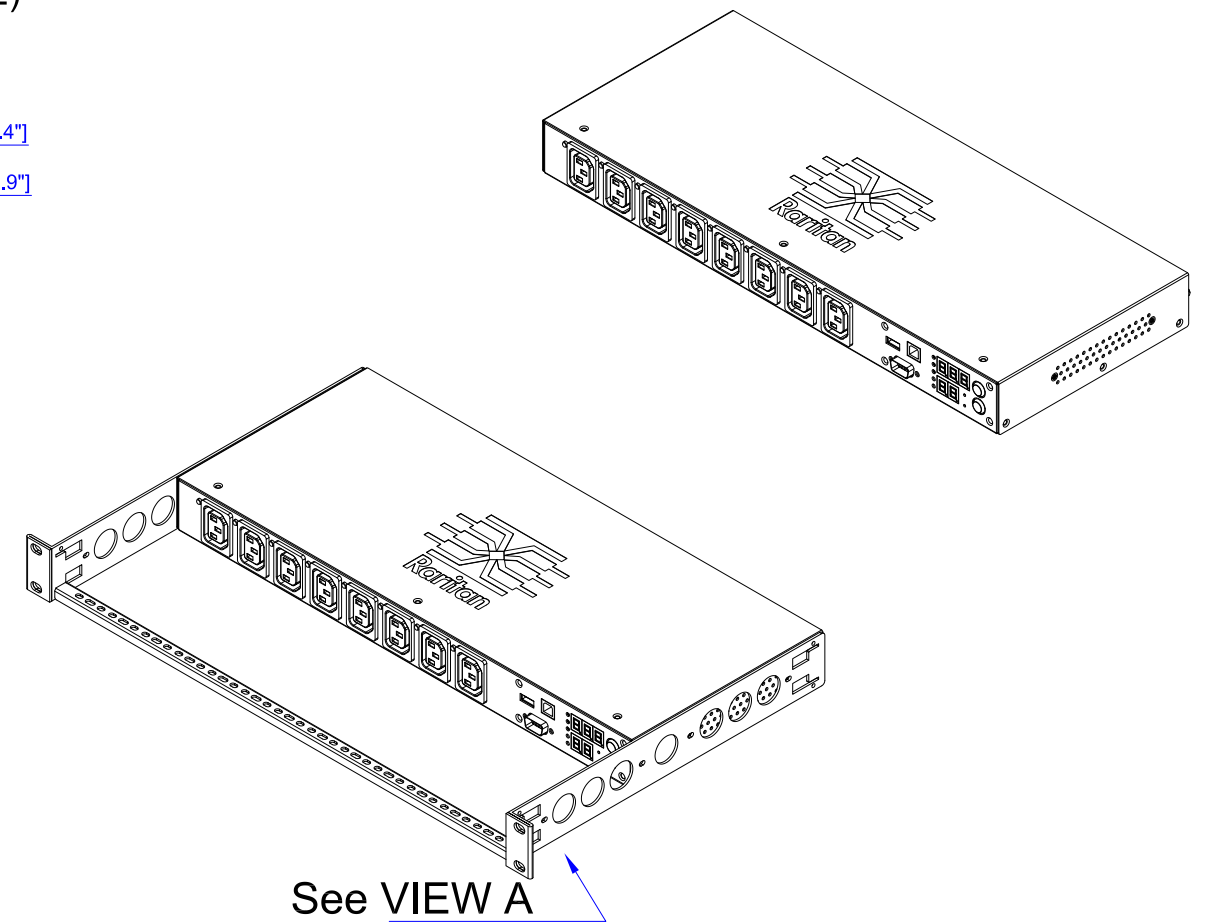

VIEW A

VIEW B

Rear

TOP

Front

See VIEW B

See VIEW A

NOTES:  
ALL DIMENSIONS ARE MILLIMETERS[INCHES].

 www.raritan.com	 PROJECTION THIRD ANGLE	DO NOT SCALE DRAWING <b>SHEET 1 OF 1</b>	TITLE: iPDU One U, Single Phase, 16A/200V-240V Input: 16A Cord(CE) , Output (8)IEC320 C13
	THIS DRAWING AND SPECIFICATIONS HEREIN ARE THE PROPERTY OF RARITAN, INC. AND SHALL NOT BE COPIED, REPRODUCED OR USED, IN WHOLE OR IN PART, AS THE BASIS FOR THE MANUFACTURE OR SALE OF ITEMS WITHOUT WRITTEN PERMISSION FROM RARITAN, INC. THIS DRAWING IS BASED UPON LATEST AVAILABLE INFORMATION AND IS SUBJECT TO CHANGE WITHOUT NOTICE.		
DRAWN : Eva LIN ENGINEER: Sam_L APPROVED: Kevin_C	June 14,2011 June 15,2011 June 16,2011	DWG NO. <b>MPX2-2190NR</b>	REV. <b>A</b>