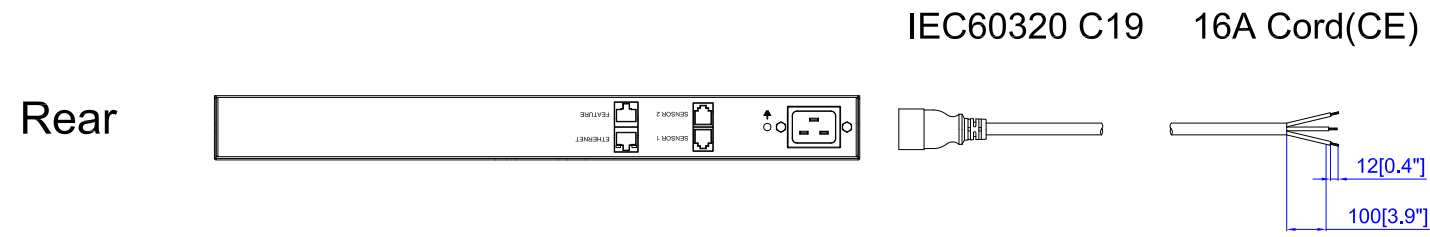

VIEW A

VIEW B

Rear

TOP

Front

See VIEW B

See VIEW A

NOTES:  
ALL DIMENSIONS ARE MILLIMETERS[INCHES].

 www.raritan.com	 PROJECTION THIRD ANGLE	DO NOT SCALE DRAWING <b>SHEET 1 OF 1</b>	TITLE: iPDU One U, Single Phase, 16A/200V-240V Input: 16A Cord(CE) , Output (8)IEC320 C13
	THIS DRAWING AND SPECIFICATIONS HEREIN ARE THE PROPERTY OF RARITAN, INC. AND SHALL NOT BE COPIED, REPRODUCED OR USED, IN WHOLE OR IN PART, AS THE BASIS FOR THE MANUFACTURE OR SALE OF ITEMS WITHOUT WRITTEN PERMISSION FROM RARITAN, INC. THIS DRAWING IS BASED UPON LATEST AVAILABLE INFORMATION AND IS SUBJECT TO CHANGE WITHOUT NOTICE.		
DRAWN : Eva LIN ENGINEER: Sam_L APPROVED: Kevin_C	June 14,2011 June 15,2011 June 16,2011	DWG NO. <b>MPX2-2190NR</b>	REV. <b>A</b>