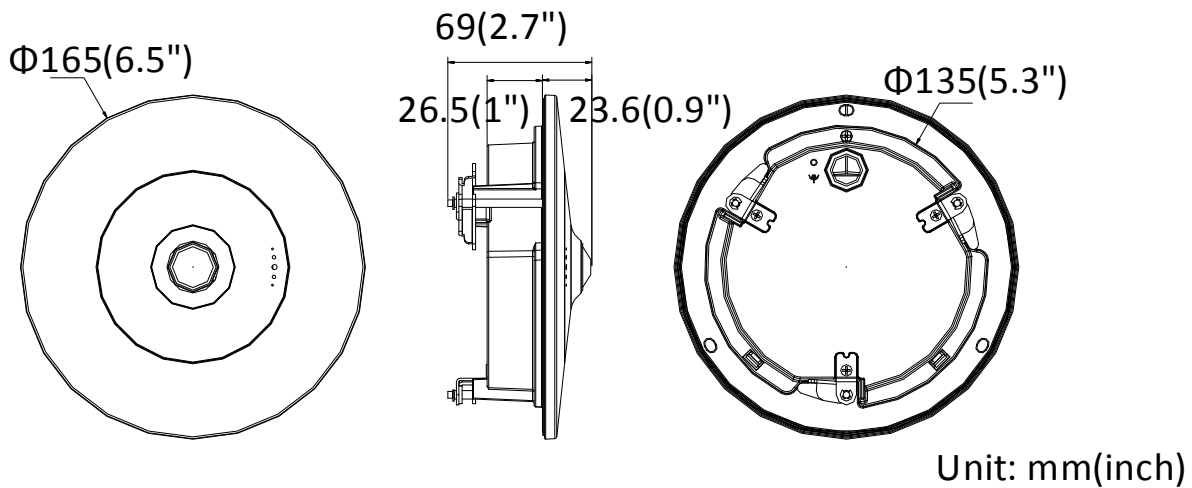

Distributed by

HIKVISION®

Headquarters

No.555 Qianmo Road, Binjiang District,
Hangzhou 310051, China
T +86-571-8807-5998
overseasbusiness@hikvision.com

Hikvision USA
T +1-909-895-0400
sales.usa@hikvision.com

Hikvision Australia
T +61-2-8599-4233
salesau@hikvision.com

Hikvision India
T +91-22-28469900
sales@pramahikvision.com

Hikvision Canada
T +1-866-200-6690
sales.canada@hikvision.com

Hikvision Thailand
T +662-275-9949
sales.thailand@hikvision.com

Hikvision Europe
T +31-23-5542770
sales.eu@hikvision.com

Hikvision Italy
T +39-0438-6902
info.it@hikvision.com

Hikvision Brazil
T +55 11 3318-0050
Latam.support@hikvision.com

Hikvision Turkey
T +90 (216)521 7070- 7074
sales.tr@hikvision.com

Hikvision Malaysia
T +601-7652-2413
sales.my@hikvision.com

Hikvision UK & Ireland
T +01628-902140
sales.uk@hikvision.com

Hikvision South Africa
Tel: +27 (10) 0351172
sale.africa@hikvision.com

Hikvision France
T +33(0)1-85-330-450
info.fr@hikvision.com

Hikvision Kazakhstan
T +7-727-9730667
nikia.panfilov@hikvision.ru

Hikvision Vietnam
T +84-974270888
sales.vt@hikvision.com

Hikvision UAE
T +971-4-4432090
salesme@hikvision.com

Hikvision Singapore
T +65-6684-4718
sg@hikvision.com

Hikvision Spain
T +34-91-737-16-55
info.es@hikvision.com

Hikvision Tashkent
T +99-87-1238-9438
uzb@hikvision.ru

Hikvision Hong Kong
T +852-2151-1761
info.hk@hikvision.com

Hikvision Russia
T +7-495-669-67-99
sateru@hikvision.com

Hikvision Korea
T +82-(0)31-731-8817
sales.korea@hikvision.com

Hikvision Poland
T +48-22-460-01-50
info.pl@hikvision.com

Hikvision Indonesia
T +62-21-2933759
Sales.Indonesia@hikvision.com

Hikvision Colombia
sales.colombia@hikvision.com