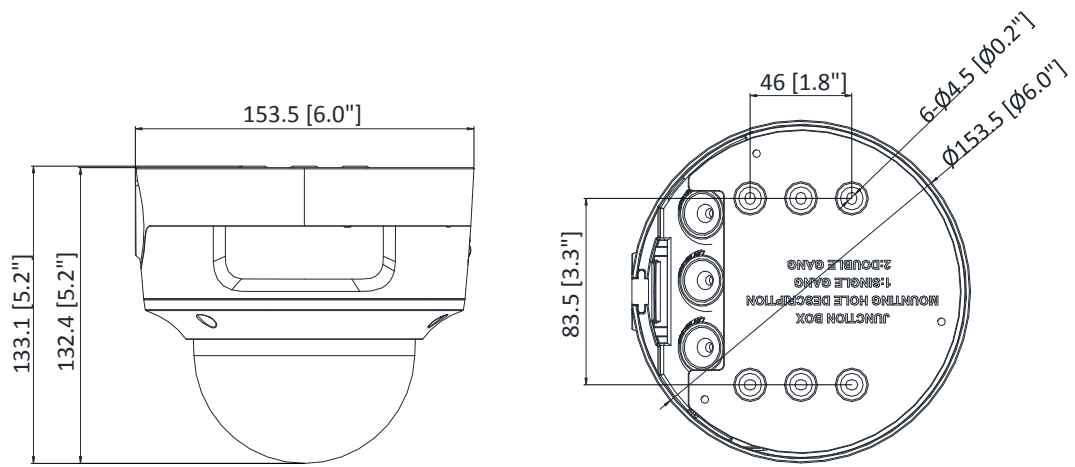

General Function	Mirror, password protection, privacy mask, watermark, IP address filter, one-key reset, anti-flicker, three streams, heartbeat
Software Reset	Yes
Linkage Method	Upload to FTP/NAS/memory card, notify surveillance center, send email, trigger alarm output, trigger recording, trigger capture, audible warning
Storage Conditions	-30 °C to 60 °C (-22 °F to 140 °F), humidity 95% or less (non-condensing)
Startup and Operating Conditions	-30 °C to 60 °C (-22 °F to 140 °F), humidity 95% or less (non-condensing)
Power Supply	12 VDC ± 25%, two-core terminal block; PoE: 802.3af, Class 3
Power Consumption and Current	12 VDC, 0.9 A, max. 10.8 W PoE: (802.3af, 36V to 57V), 0.4 A to 0.2 A, max. 12.9 W
Power Interface	2-core terminal block
Material	Metal
Camera Dimension	Φ153.5 × 133.2 mm (Φ6" × 5.2")
Package Dimension	244 × 174 × 173 mm (9.6" × 6.9" × 6.8")
Camera Weight	1080 g (2.4 lb.)
With Package Weight	1671 g (3.7 lb.)
<b>Approval</b>	
Protection	Ingress protection: IP66 (IEC 60529-2013), IK10(IEC 62262:2002)
EMC	CE-EMC (EN 55032: 2015, EN 61000-3-2: 2014, EN 61000-3-3: 2013, EN 50130-4: 2011 +A1: 2014); RCM (AS/NZS CISPR 32: 2015); IC (ICES-003: Issue 6, 2016); KC (KN 32: 2015, KN 35: 2015)
Safety	UL (UL 60950-1); CB (IEC 60950-1:2005 + Am 1:2009 + Am 2:2013); CE-LVD (EN 60950-1:2005 + Am 1:2009 + Am 2:2013); BIS (IS 13252(Part 1):2010+A1:2013+A2:2015); LOA (IEC/EN 60950-1)
Environment	CE-RoHS (2011/65/EU); WEEE (2012/19/EU); Reach (Regulation (EC) No 1907/2006)

## Available Model

DS-2CD2786G2-IZS (2.8 to 12 mm)

Dimension

Unit: mm (inch)

**Accessory**

**DS-1476ZJ-SUS**  
**Corner Mount**

**DS-1227ZJ-DM37**  
**In-Ceiling Mount**

**DS-1471ZJ-155**  
**Pendant Mount**