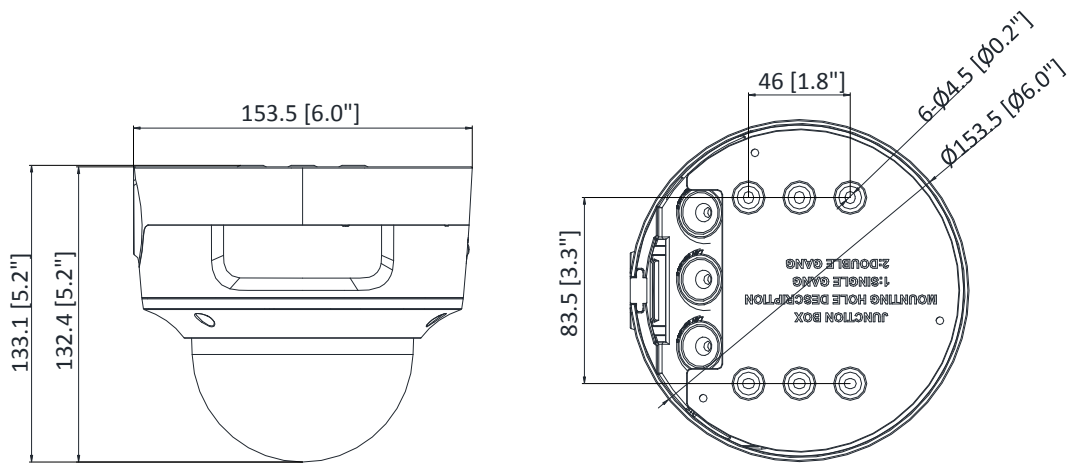

Power Supply	12 VDC \pm 25%, reverse polarity protection PoE: 802.3af, class 3
Power Consumption and Current	12 VDC, 0.9 A, max. 10.8 W PoE: (802.3af, 36 V to 57 V), 0.36 A to 0.23 A, max. 12.9 W
Power Interface	Two-core terminal block
Material	Metal
Camera Dimension	\varnothing 153.5 \times 133.1 mm (6.0" \times 5.2")
Package Dimension	244 \times 174 \times 173 mm (9.6" \times 6.9" \times 6.8")
Camera Weight	Approx. 830 g (1.8 lb.)
With Package Weight	Approx. 1709 g (3.8 lb.)
Linkage Method	Upload to NAS/memory card, notify surveillance center, trigger record, trigger capture, audible warning
Web Client Language	33 languages English, Russian, Estonian, Bulgarian, Hungarian, Greek, German, Italian, Czech, Slovak, French, Polish, Dutch, Portuguese, Spanish, Romanian, Danish, Swedish, Norwegian, Finnish, Croatian, Slovenian, Serbian, Turkish, Korean, Traditional Chinese, Thai, Vietnamese, Japanese, Latvian, Lithuanian, Portuguese (Brazil), Ukrainian
General Function	Anti-flicker, heartbeat, mirror, privacy masks, flash log, password reset via e-mail, pixel counter
Software Reset	Yes
Approval	
EMC	FCC (47 CFR Part 15, Subpart B); CE-EMC (EN 55032: 2015, EN 61000-3-2: 2014, EN 61000-3-3: 2013, EN 50130-4: 2011 +A1: 2014); RCM (AS/NZS CISPR 32: 2015); IC (ICES-003: Issue 6, 2016); KC (KN 32: 2015, KN 35: 2015)
Safety	UL (UL 60950-1); CB (IEC 60950-1:2005 + Am 1:2009 + Am 2:2013); CE-LVD (EN 60950-1:2005 + Am 1:2009 + Am 2:2013); BIS (IS 13252(Part 1):2010+A1:2013+A2:2015); LOA (IEC/EN 60950-1)
Environment	CE-ROHS (2011/65/EU); WEEE (2012/19/EU); REACH (Regulation (EC) No 1907/2006)
Protection	Ingression protection: IP66 (IEC 60529-2013), IK10 (IEC 62262:2002)

▪ Available Model

DS-2CD2726G2-IZS(2.8 to 12 mm)

▪ **Dimension**

Unit: mm (inch)

▪ **Accessory**

DS-1473ZJ-155
Wall Mount

DS-1476ZJ-SUS
Corner Mount

DS-1471ZJ-155
Pendant Mount