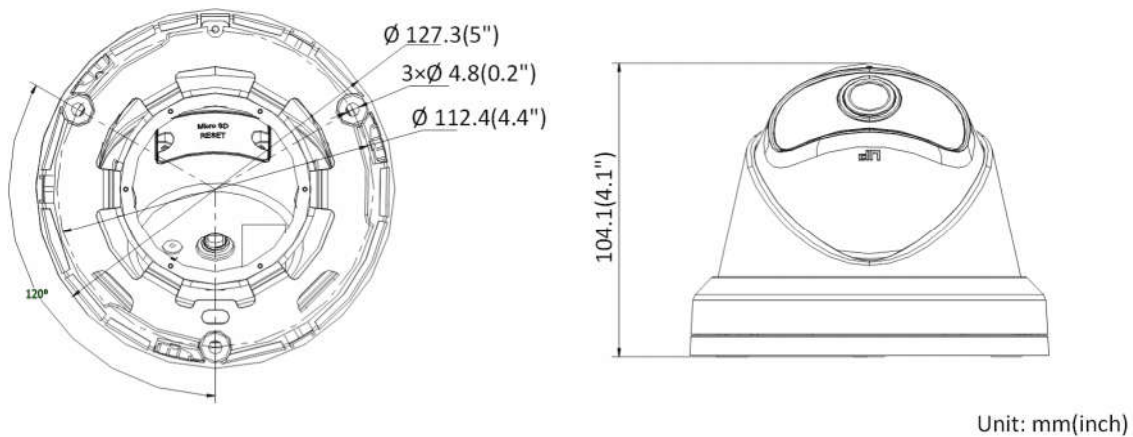

Safety	UL 60950-1, IEC 60950-1:2005 + Am 1:2009 + Am 2:2013, EN 60950-1:2005 + Am 1:2009 + Am 2:2013, IS 13252(Part 1):2010+A1:2013+A2:2015, IEC/EN 60950-1
Chemistry	2011/65/EU, 2012/19/EU, Regulation (EC) No 1907/2006

* Listed resolutions are only selectable options. It does not mean that all streams can work at their maximum resolution at the same time.

Available Model

DS-2CD2345GOP-I (1.68 mm)

Dimension

Accessory