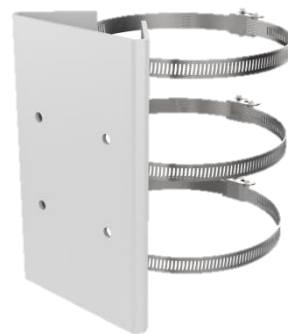

### Horizontal Pole Mounting Bracket for PanoVu & Speed Dome

#### Feature

- Stainless steel with surface spray treatment
- The bracket formed by one piece stainless steel ensures the reliable structure
- Adjustable diameter from 67 mm to 127 mm

#### Parameter

Model	DS-1673ZJ
Parameters	Horizontal Pole Mounting Bracket for PanoVu & Speed Dome
Appearance	Hikvision White
Material	Stainless Steel
Dimension	Φ 67 mm to 127 mm × 194 mm (2.64" to 5" × 7.64")
Weight	1060 g (2.34 lb.)

#### Note

- Cooperate with the pendant mounting bracket, when using this bracket.
- The waterproof rubber is necessary for the outdoor application.
- The pole must be capable of supporting at least 3 times as much as the total weight of the camera and the bracket.
- The bracket's maximum load capacity is 20 Kg (44 lb.).