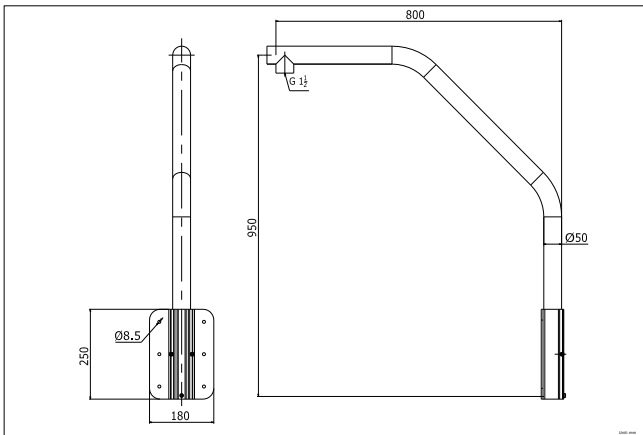

### Parapet Wall Mount Bracket

#### Features:

- Aluminum alloy material with surface spray treatment
- Size of threaded hole is G1½ as British system
- The bracket can be installed on the high edge of the wall

#### Dimension:

**Note:** The actual bracket may vary from the picture above.

#### Parameter:

Model	DS-1660ZJ
Parameter	Parapet Wall Mount Bracket
Appearance	Hikvision White
Range of Application	Parapet Wall Mount Bracket
Material	Aluminum Alloy
Dimension	180×950×800 mm
Weight	2900g