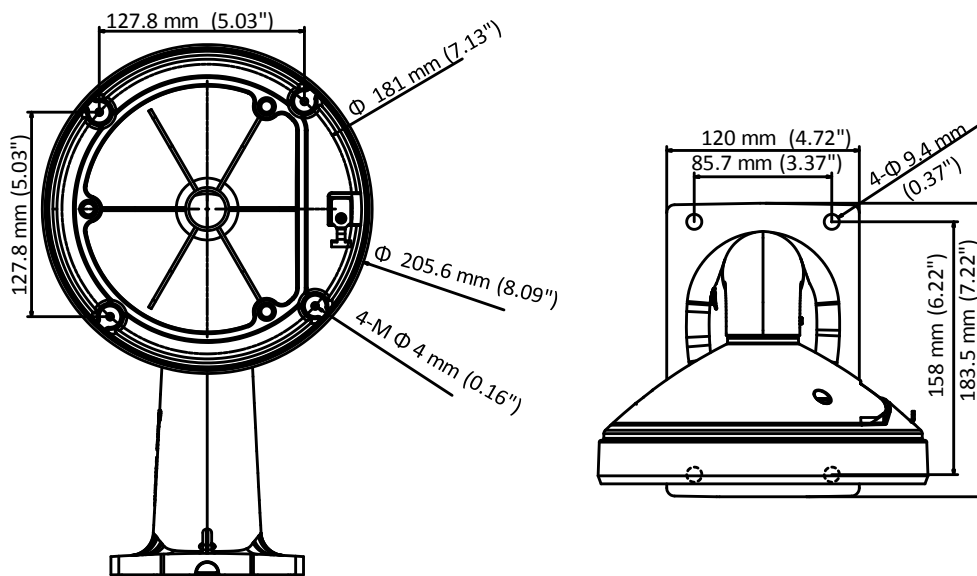

DS-1605ZJ-DM30

Wall Mounting Bracket for Dome Camera

Feature

- Aluminum alloy material with surface spray treatment
- Waterproof design

Dimension

Available Model

DS-1605ZJ-DM30

Parameter

Model	DS-1605ZJ-DM30
Parameters	Wall Mounting Bracket for Dome Camera
Appearance	Hikvision White
Material	Aluminum Alloy
Dimension	205.6 mm × 183.3 mm × 333.6 mm (8.09" × 7.22" × 13.13")
Weight	1620 g (3.57 lb.)

Note

- The bracket should be installed on the flat surface.
- The waterproof rubber is necessary for the outdoor application.
- The wall must be capable of supporting at least 3 times as much as the total weight of the camera and the bracket.
- The bracket's maximum load capacity is 5 Kg (11 lb.).