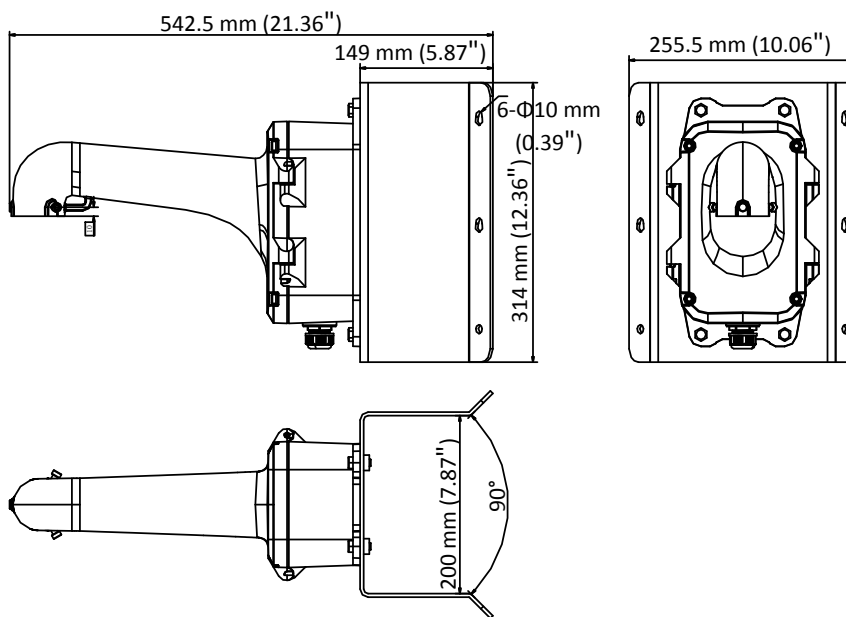

DS-1604ZJ-BOX-Corner

Corner Mounting Bracket for Speed Dome

Feature

- Corner mounting bracket with the junction box
- Aluminum alloy and steel material with surface spray treatment
- Supports bottom outlet and back outlet
- Able to place the power adapter (AC 24 V, 3 A) in the junction box
- The hook for safety rope facilitates speed dome's installation

Dimension

Available Model

DS-1604ZJ-BOX-Corner

Parameter

Model	DS-1604ZJ-BOX-Corner
Parameters	Corner Mounting Bracket for Speed Dome
Appearance	Hikvision White
Material	Aluminum Alloy and Steel
Dimension	542.5 mm × 255.5 mm × 200 mm (21.36" × 10.06" × 7.87")
Weight	6.2 Kg (13.67 lb.)

Note

- The bracket should be installed on the flat surface.
- Waterproof rubber is necessary for the outdoor application.
- The wall must be capable of supporting at least 3 times as much as the total weight of the speed dome and the bracket.
- The bracket's maximum load capacity is 10 Kg (22 lb.).