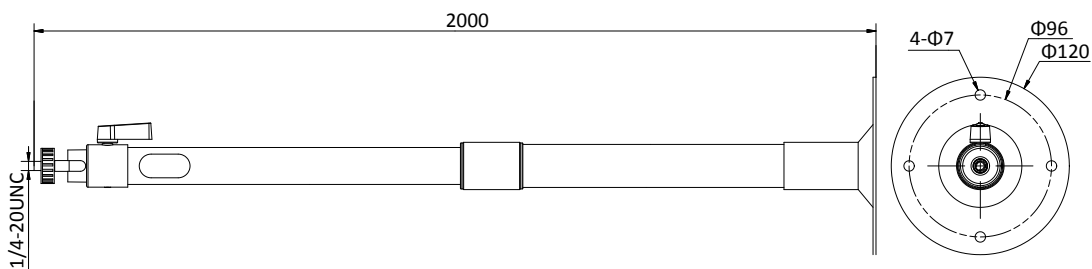

### Pendant Mounting Bracket

### Features

- Aluminum alloy material with surface spray treatment
- The camera can be fixed on the bracket directly
- Design of cap is for convenient wiring
- Extendable arm for the mounting height adjustment

### Dimension

### Parameters

Model	DS-1297ZJ
Parameters	Pendant Mounting Bracket
Appearance	Hikvision White
Material	Aluminum Alloy
Dimension	Φ120x2000mm
Weight	1035g
Extendable Range	1.2 m to 2.0 m