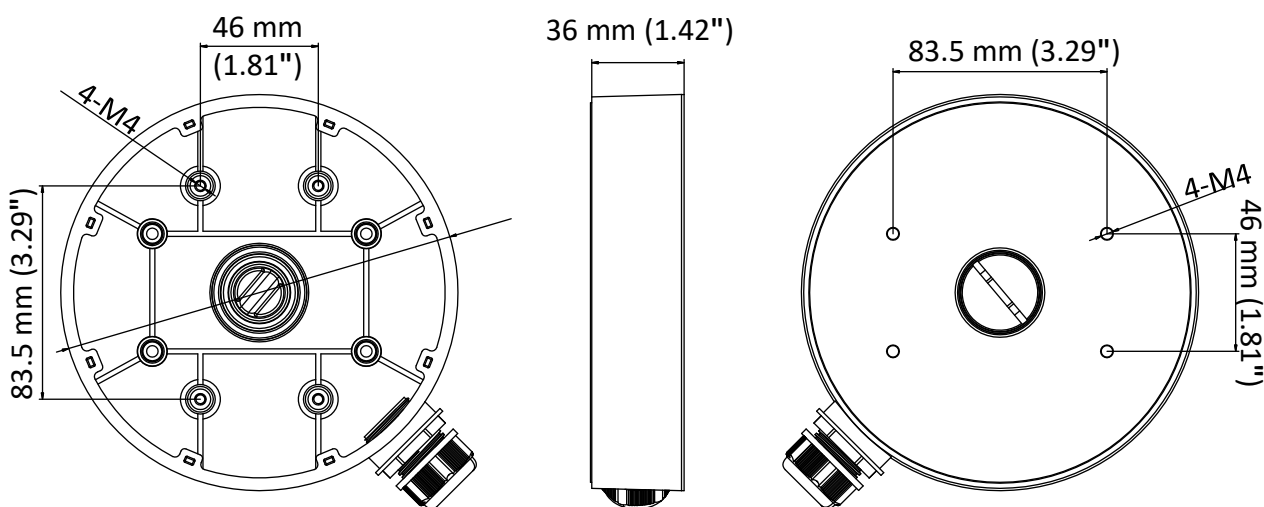

DS-1280ZJ-DM55

Junction Box

Features

- Aluminum alloy with surface spray treatment
- With cable outlet(s)
- Applies to both indoor conditions, and outdoor conditions

Dimension

Available Model

DS-1280ZJ-DM55

Parameter

Model	DS-1280ZJ-DM55
Parameters	Junction Box
Appearance	Hikvision White
Material	Aluminum Alloy
Dimension	Φ 155 mm × 36 mm (Φ 6.1" × 1.42")
Weight	300 g (0.66 lb.)

Notes

- The mount should be installed on the flat surface.
- Waterproof rubber is necessary for the outdoor application.
- The wall must be capable of supporting at least 3 times as much as the total weight of the camera, and the junction box.
- The maximum load capacity of the junction box is 2 kg (4.4 lb.).