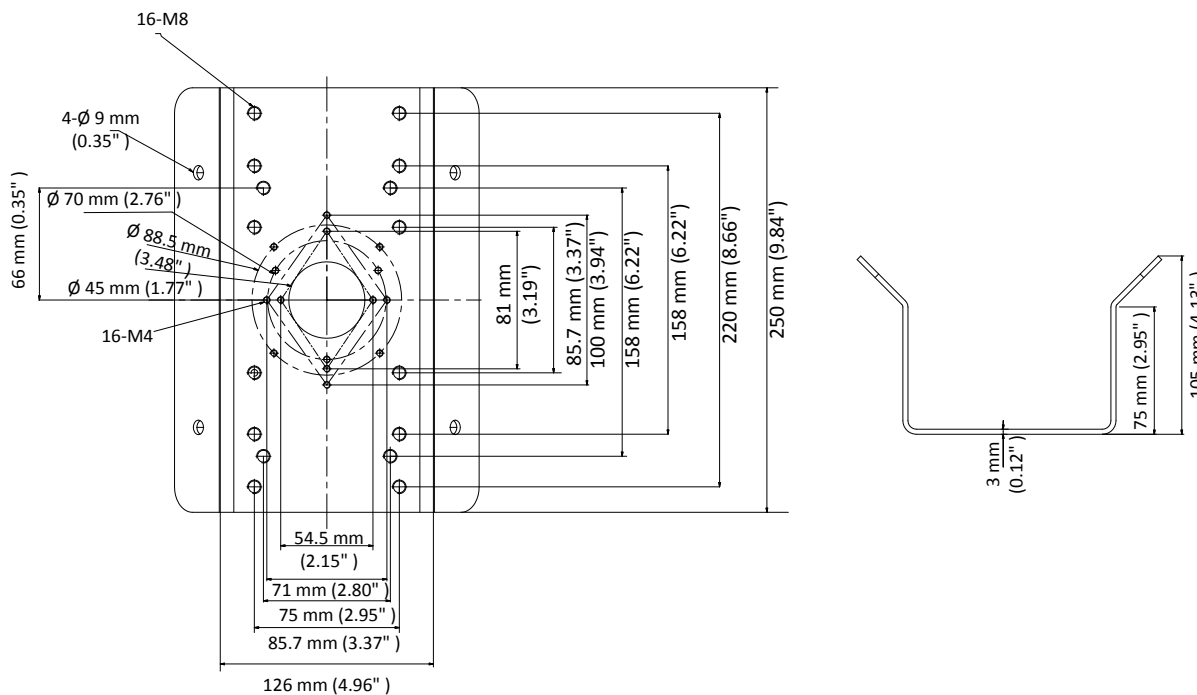

DS-1276ZJ-SUS

Corner Mount

Feature

- Stainless steel with surface spray treatment
- One piece stainless steel formation ensures the reliable structure
- Expand camera's field of view

Dimension

Available Model

DS-1276ZJ-SUS

Parameter

Model	DS-1276ZJ-SUS
Parameters	Corner Mount
Appearance	Hikvision White
Material	Stainless Steel
Dimension	126 mm × 105 mm × 250 mm (4.96" × 4.13" × 9.84")
Weight	1990 g (4.39 lb.)

Note

- The mount should be installed on the flat surface.
- The waterproof rubber is necessary for the outdoor application.
- The wall must be capable of supporting at least 3 times as much as the total weight of the camera, and the mount.
- The mount's maximum load capacity is 10 kg (22 lb.).