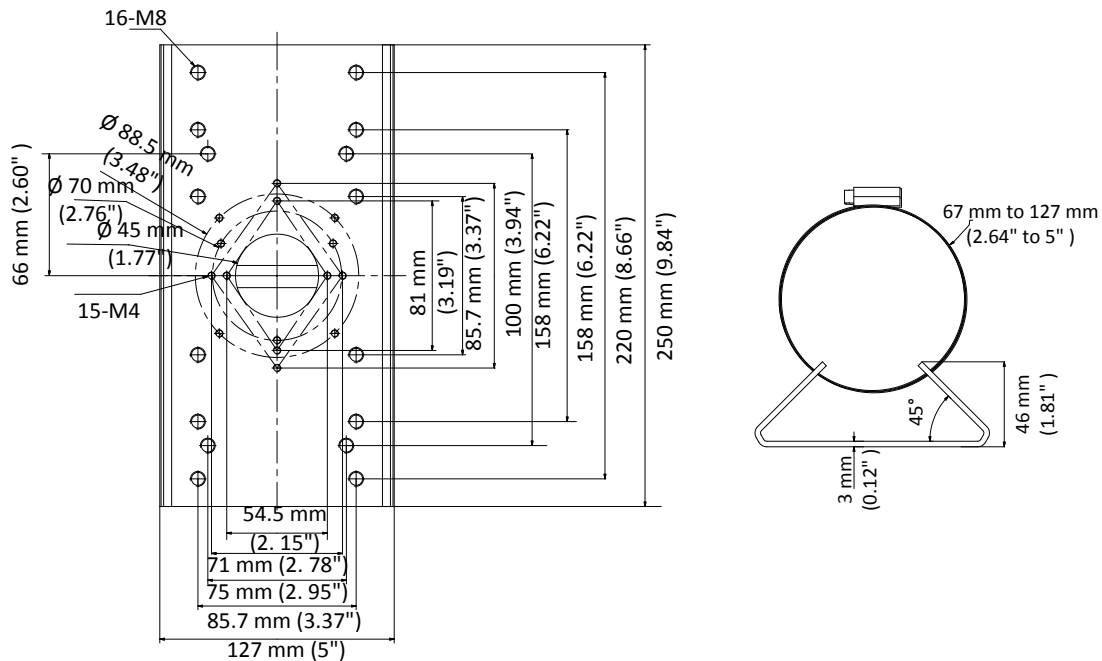

DS-1275ZJ-SUS

Horizontal Pole Mount

Feature

- Stainless steel with surface spray treatment
- One piece stainless steel formation ensures the reliable structure
- Adjustable diameter from 67 mm to 127 mm

Dimension

Available Model

DS-1275ZJ-SUS

Parameter

| Model | DS-1275ZJ-SUS |
|------------|--|
| Parameters | Horizontal Pole Mount |
| Appearance | Hikvision White |
| Material | Stainless Steel |
| Dimension | 127 mm × 46 mm × 250 mm (5" × 1.81" × 9.84") |
| Weight | 1480 g (3.26 lb.) |

Note

- Cooperate with the pendant mount, when using this mount.
- The waterproof rubber is necessary for the outdoor application.
- The pole must be capable of supporting at least 3 times as much as the total weight of the camera, and the mount.
- The mount's maximum load capacity is 10 kg (22 lb.).