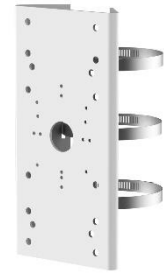

DS-1275ZJ-SUS

Horizontal Pole Mount

Feature

- Stainless steel with surface spray treatment
- One piece stainless steel formation ensures the reliable structure
- Adjustable diameter from 67 mm to 127 mm

Dimension

Available Model

DS-1275ZJ-SUS

Parameter

| Model | DS-1275ZJ-SUS |
|------------|--|
| Parameters | Horizontal Pole Mount |
| Appearance | Hikvision White |
| Material | Stainless Steel |
| Dimension | 127 mm × 46 mm × 250 mm (5" × 1.81" × 9.84") |
| Weight | 1480 g (3.26 lb.) |

Note

- Cooperate with the pendant mount, when using this mount.
- The waterproof rubber is necessary for the outdoor application.
- The pole must be capable of supporting at least 3 times as much as the total weight of the camera, and the mount.
- The mount's maximum load capacity is 10 kg (22 lb.).