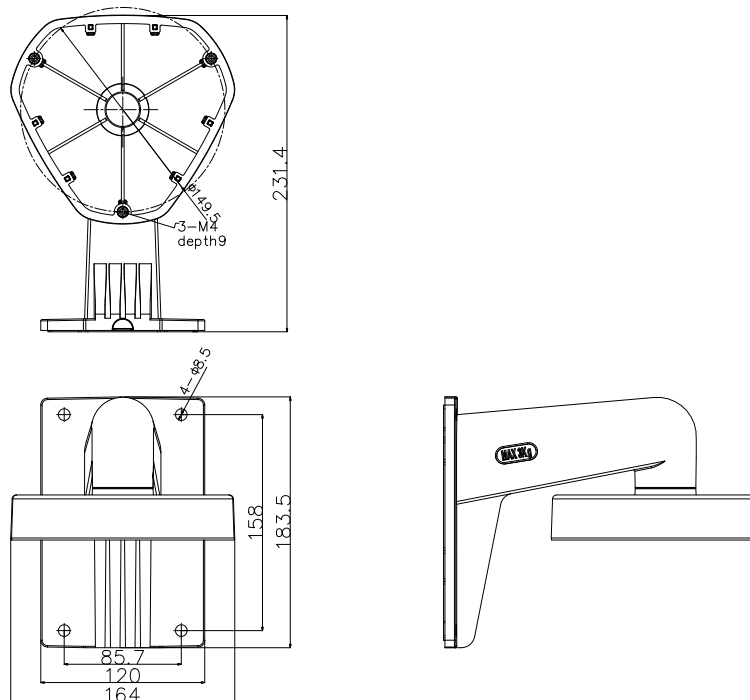

DS-1273ZJ-DM25

Wall Mounting Bracket for Dome Camera

Features

- Aluminum alloy material with surface spray treatment
- Waterproof design
- Design of cap is for convenient wiring

Dimension

Available Model

DS-1273ZJ-DM25

Parameters

Model	DS-1273ZJ-DM25
Parameters	Wall Mount Bracket for Dome Camera
Appearance	Hikvision White
Material	Aluminum Alloy
Dimension	231.4×183.5×164mm
Weight	870g

Notes

- The bracket should be installed on flat wall
- Waterproof rubber is necessary for outdoor application
- The wall must be capable of supporting over 3 times as much as the total weight of the camera and the mount.
- The maximum load capacity of the bracket is 3KG