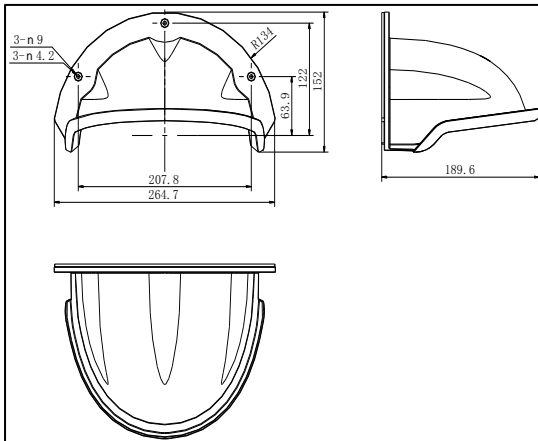

DS-1250ZJ

Rain Shade for Outdoor Dome Camera

Features:

- Composite fibre material with good tenacity and high reliability;
- Water chute design for preventing rainwater from flowing to camera housing;
- Prevent direct sunlight and improve image quality;
- Rain protection and six-level windproof;
- Weaken the possibility of freezing;

Dimension:

Order Model:

DS-1250ZJ

Parameter:

| | |
|------------|------------------------------------|
| Model | DS-1250ZJ |
| Parameters | Rain Shade for Outdoor Dome Camera |
| Appearance | Hikvision White |
| Material | Composite Fibre |
| Dimension | 264.7*152*189.6 mm |
| Weight | 199g |

Notice:

- The rain shade should be installed on flat wall
- The wall must be capable of supporting over 3 times as much as the total weight of the camera and accessory.

Note: The actual dome camera may vary from the picture above.